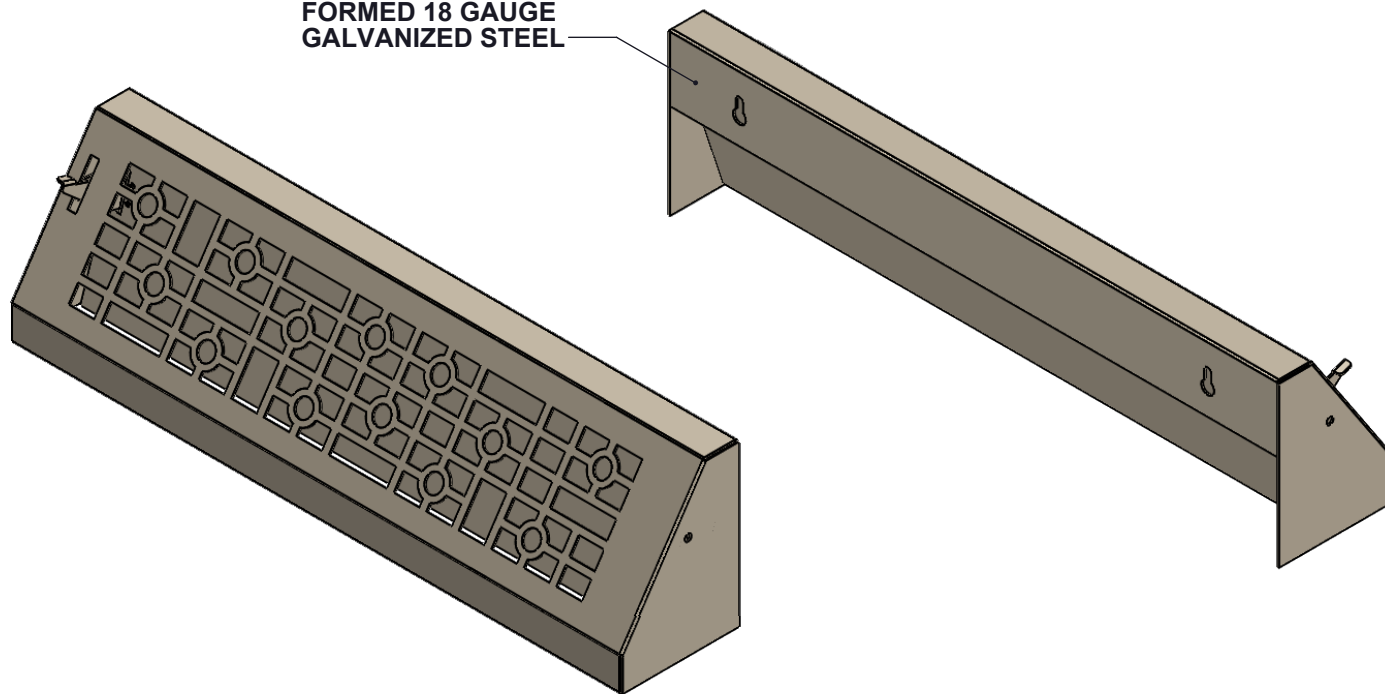

POWDER COATED BODY/FACE

FORMED 18 GAUGE GALVANIZED STEEL

**18" SIZE MODERN IS REPRESENTED**

(ALSO AVAILABLE IN 15" WIDTH)

MATERIAL: 18GA CRS  
 ABOVE DIMENSION ARE IN INCHES  
 FINISH: TO BE DETERMINE  
 OVERALL OPENESS VARIES WITH PATTERN

**OPENNESS VARIES**

TOLERANCE: +/-0.0625

DRAWN BY: RTB

REVISED BY:

DATE: 01/07/2025

**TYPICAL BRONZE SERIES BASEBOARD**

THIS INFORMATION CONTAINED IN THIS DRAWING IS THE SOLE PROPERTY OF STEELCREST CORPORATION. ANY REPRODUCTION IN PART OR AS A WHOLE WITHOUT WRITTEN PERMISSION OF STEELCREST CORPORATION IS PROHIBITED.