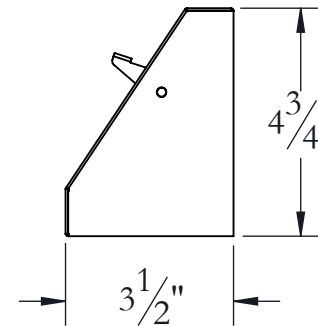

POWDER COATED BODY/FACE

FORMED 18 GAUGE GALVANIZED STEEL

**18" SIZE MODERN IS REPRESENTED**

(ALSO AVAILABLE IN 15" WIDTH)

MATERIAL: 18GA CRS  
 ABOVE DIMENSION ARE IN INCHES  
 FINISH: TO BE DETERMINE  
 OVERALL OPENESS VARIES WITH PATTERN